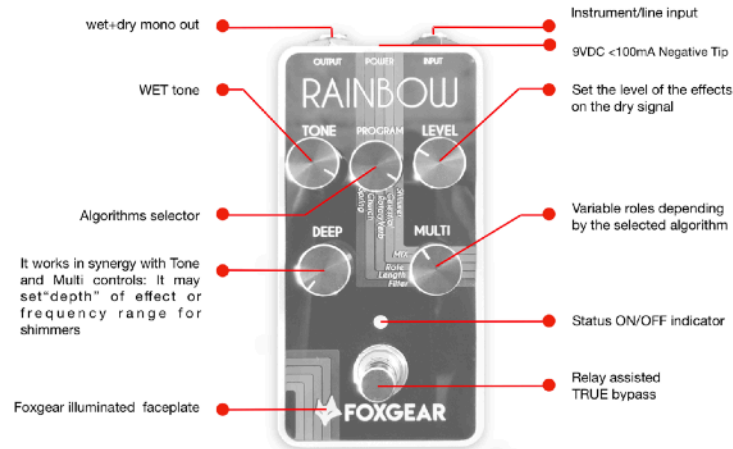

The Foxgear Rainbow, like all other Foxgear pedals, keeps the signal path 100% analog, with audio capacitors (no SMD) in the signal path and true bypass relay, which avoids any undesired effect to your tone while running in front of your amp or in the FX loop. At the core of the Rainbow is the upper central selector that works in synergy with the "Multi" control. This control has specific yet differing roles depending on the algorithm selected, and Tone and Deep controls work to help you to reach unexpected nuances in any algorithm. Easy to use and designed for superlative sound, the Foxgear Rainbow is a great addition to any rig, novice to pro. The FoxGear Rainbow Reverb's immense tonal capabilities, along with its small size and affordability make it the smart choice for reverb.

Algorithms:

Shimmer: The Shimmer effect is a well-known kind of reverb tail that mimics the sound of strings or organ that rise up behind your notes and follows the harmony of the chords you are playing for an outstanding result.

Celestial: more shimmer! High pitched and different frequency harmonics mimic a more effective organ/string carpet, organic, dynamic and touch responsive, so creative! (Deep Control changes the frequency used for the shimmer effect)

Spring: emulate an analog spring reverb allowing you chose the length with Deep control, and Lo-cut filtering with the Multi control.

CONTROLS:

Power In	9 to 12VDC (negative TIP)
Consumption at 9V	<100mA
Input Impedance	<=1M Ohm
Output Impedance	<=10K Ohm
Larghezza (Width)	60mm. (2,3")
Lunghezza (Lenght)	120mm. (4,7")
Altezza (Height)	30mm. (1,1")
Peso (Weight)	0,2Kg. (0,4lbs)