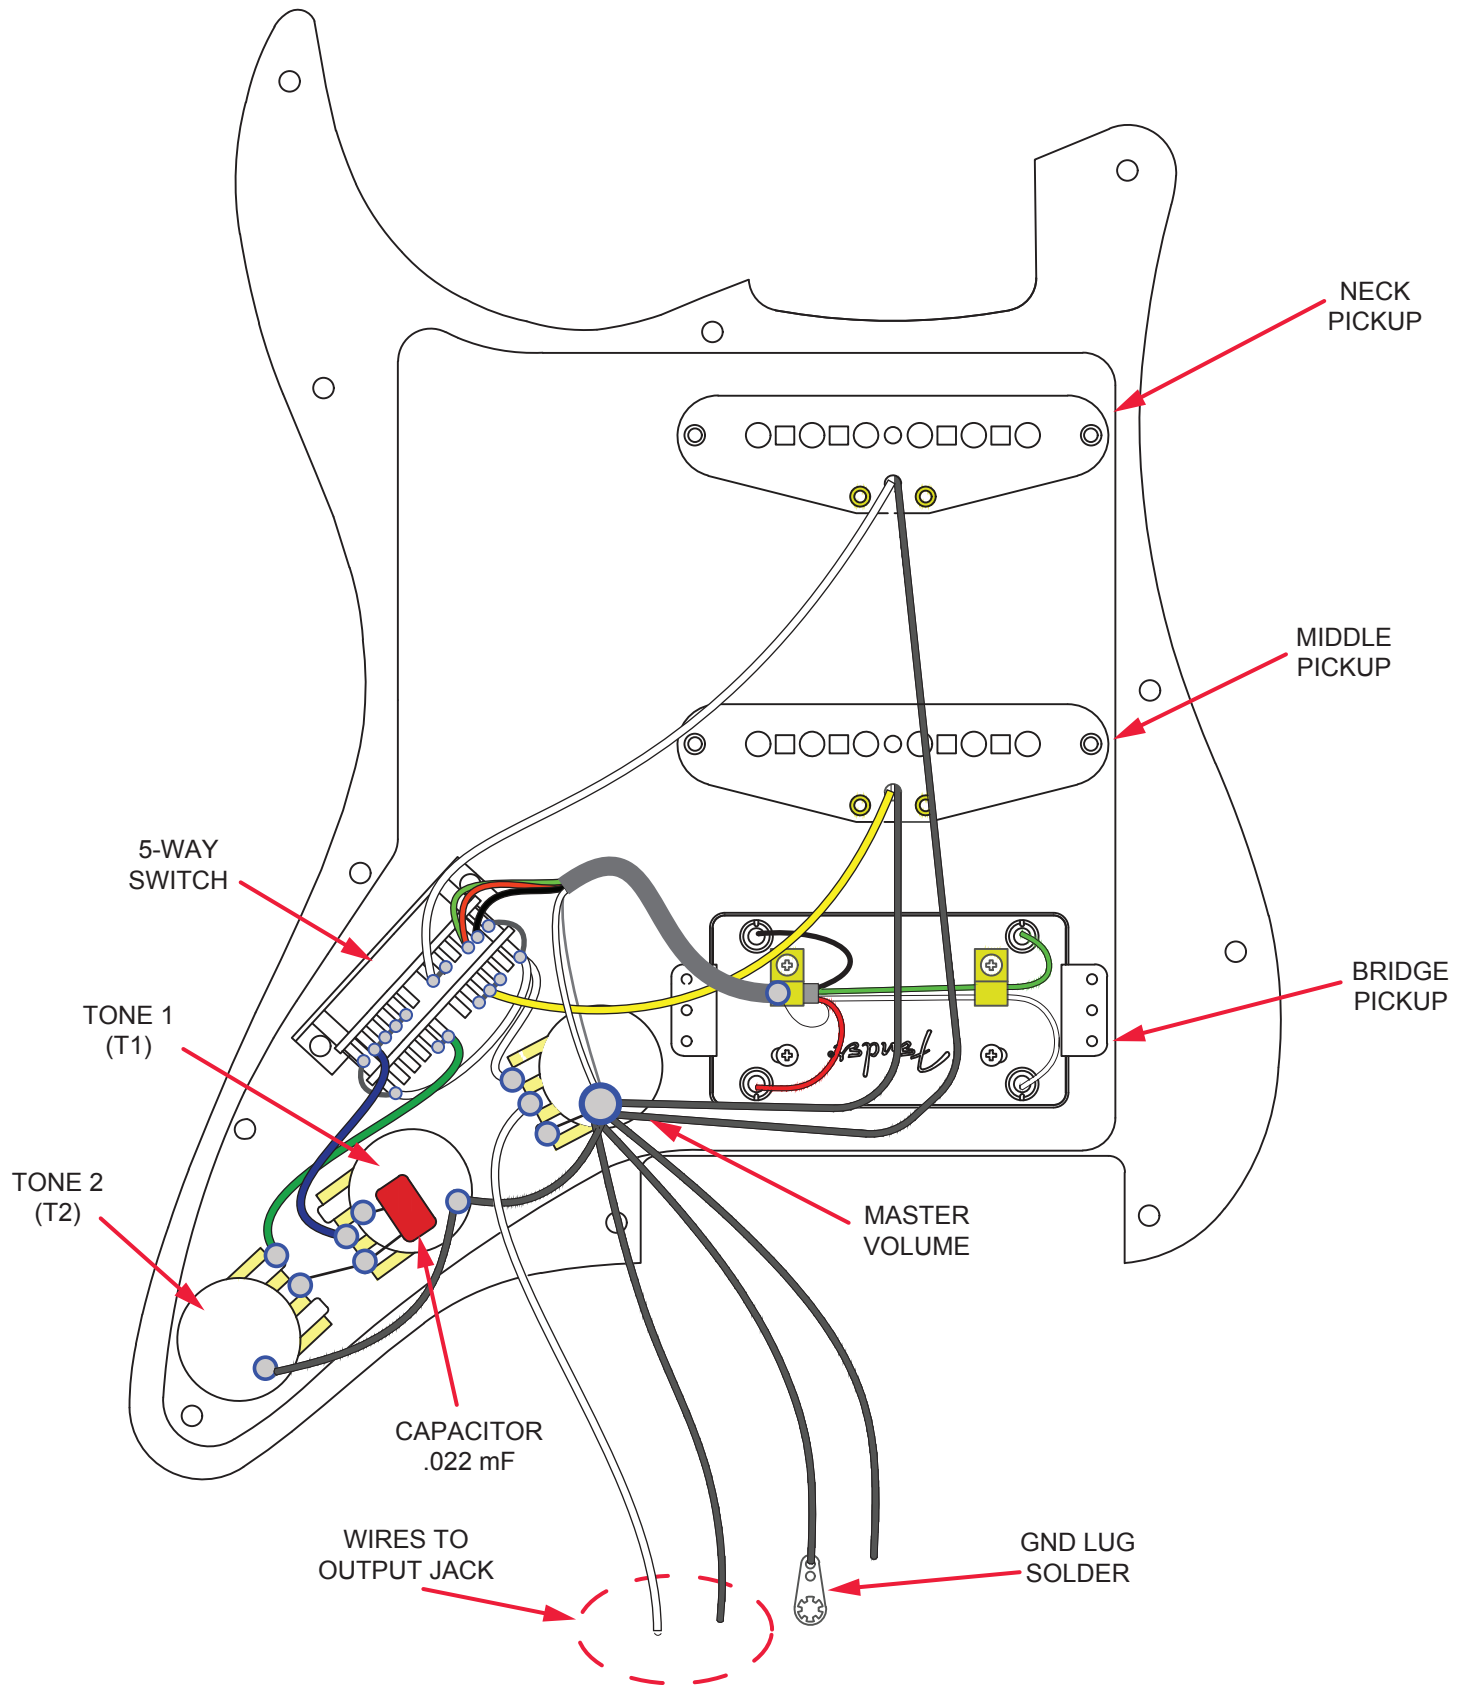

PLAYER STRATOCASTER® HSS FLOYD ROSE®

(114-9402-XXX/114-9403-XXX)

PARTS LIST

REF#	DESCRIPTION	PART NUMBER
29	NECK PLATE "F" TILT HOLE	7713198000
30	SCRW SMA 8x1-3/4 OHP NI	0015636049
31	BUTTON STRAP NI 0.156	0994915000
32	SCRW SMAB 5x1 OHP NI	0015610049
33	WHITE FELT WASHER	0994930000
34	SPRING, TREMOLO CLAW NICKEL	0050918000
35	SPRING TREMOLO TENSION, NI	0050922000

PLAYER STRATOCASTER® HSS FLOYD ROSE®

(114-9402-XXX/114-9403-XXX)

WIRING DIAGRAM

PLAYER STRATOCASTER® HSS FLOYD ROSE®

(114-9402-XXX/114-9403-XXX)

SWITCH AND CONTROL FUNCTION

5-WAY SWITCH POSITION					SWITCH POSITION
T1	T1	T1	T1&T2	T2	TONE CONTROL
					NECK PICKUP
					MIDDLE PICKUP
					BRIDGE PICKUP
	PICKUP IS ON				 INDICATES POSITION OF 5-WAY SWITCH
	PICKUP IS OFF				