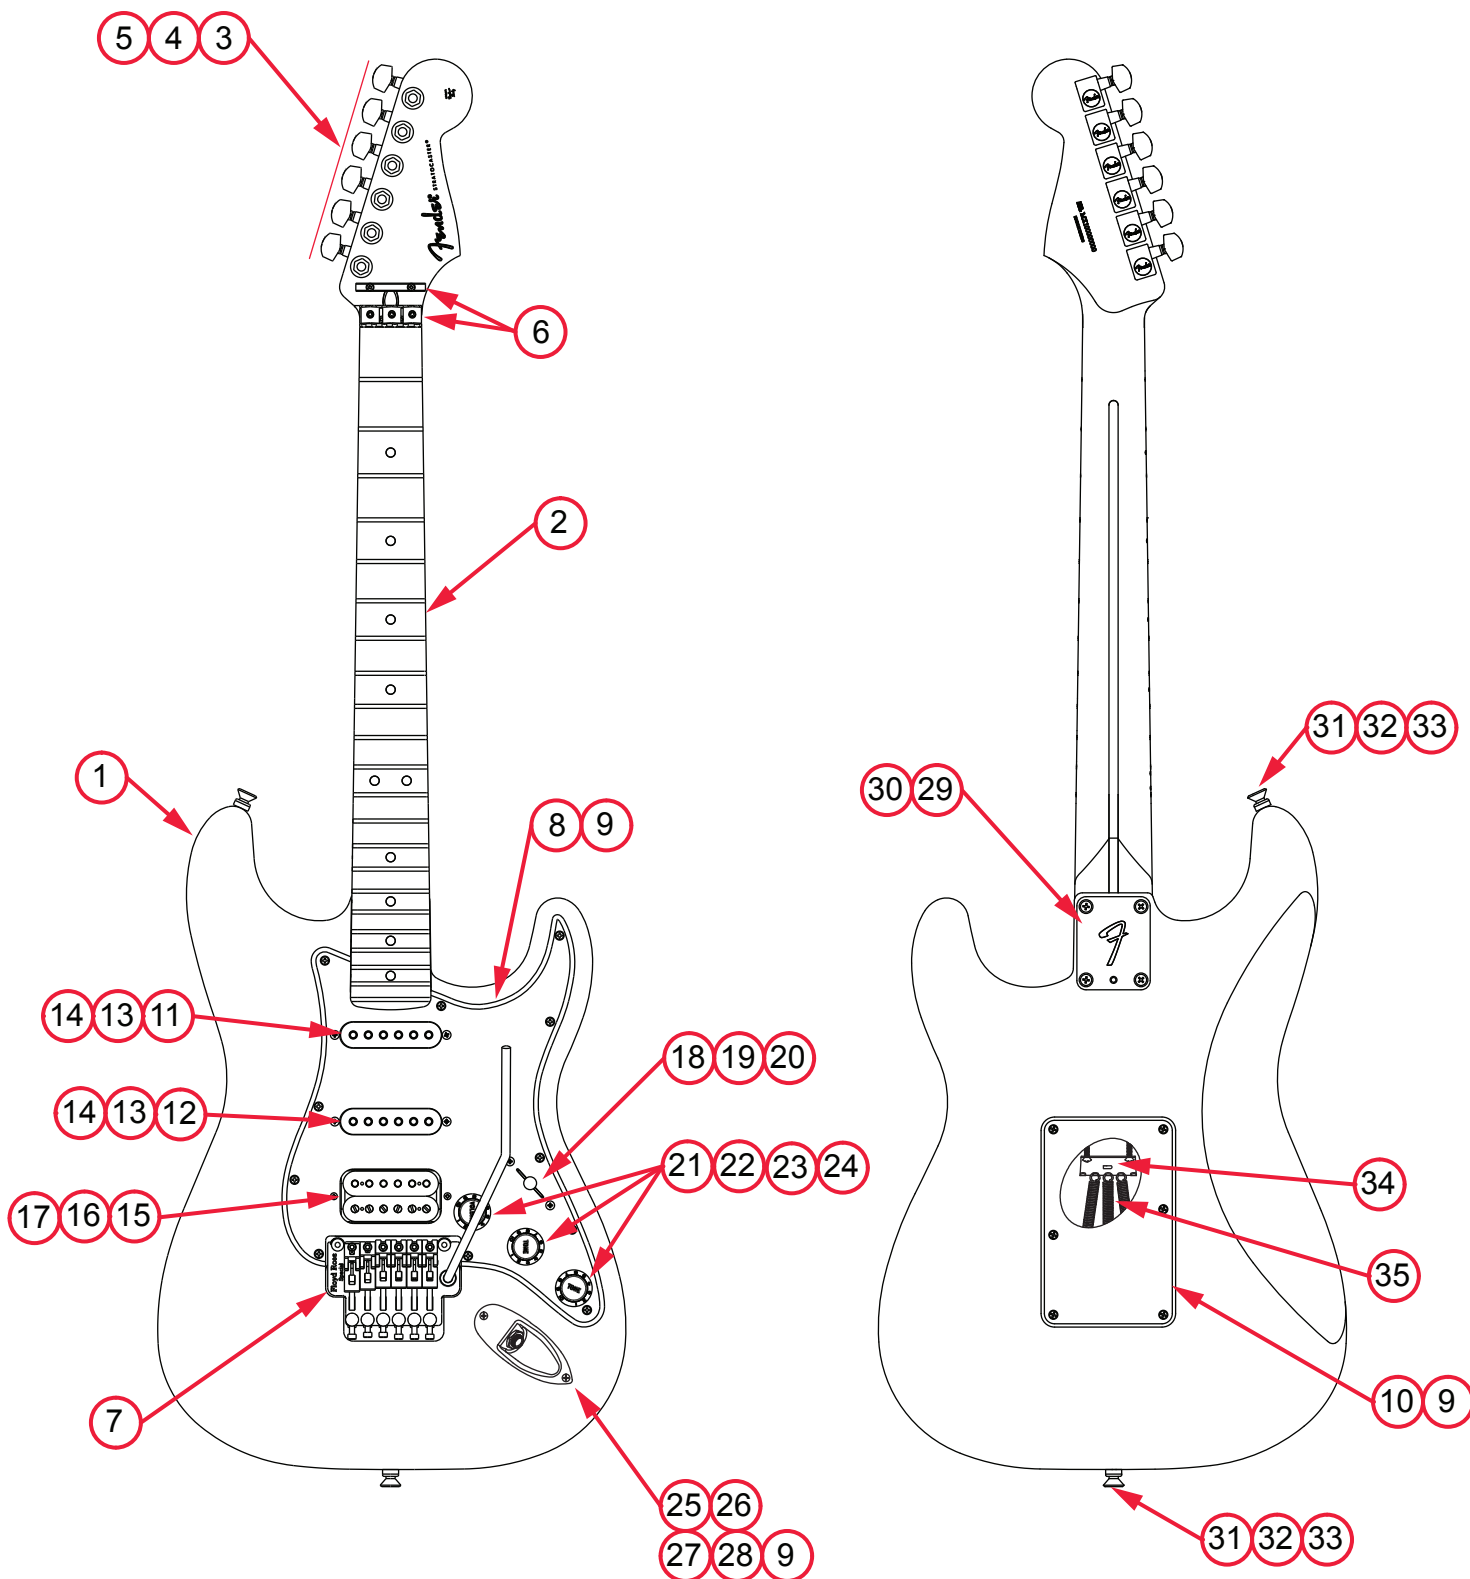

PLAYER STRATOCASTER® HSS FLOYD ROSE®

(114-9402-XXX/114-9403-XXX)

PARTS LAYOUT

PLAYER STRATOCASTER® HSS FLOYD ROSE®

(114-9402-XXX/114-9403-XXX)

PARTS LIST

REF#	DESCRIPTION	PART NUMBER
1	BODY PLAYER STRAT FR 3TSB	7712738500
	BODY PLAYER STRAT FR TDP	7712738513
	BODY PLAYER STRAT FR PWT	7712738515
	BODY PLAYER STRAT FR SRD	7712738525
2	NECK PLAYER STRAT FR PF	7712471000
	NECK PLAYER STRAT FR MN	7712472000
3	KEY GTR DUAL PIN MNT	0037429049
4	WASHER KEY	0053106049
5	BUSHING KEY	0058820049
6	NUT, FLOYD ROSE #2 CHRME 1.625"W #601211	9280650129
7	BRIDGE F ROSE STD FRT-S1000	0068144000
8	PICKGUARD STD STRAT HSS FR B/W/B	7706881000
9	SCRW SMAB 4x1/2 OHP NI	0015578049
10	COVER BACK PLATE FLOYD ROSE STRAT B/W/B	0054115000
11	PICKUP ASSY STD MEX NECK PARCH	7713131000
12	PICKUP ASSY STD MEX MID PARCH	7713132000
13	TUBING LATEX CUT .300 x 1/8ID x 1/4OD	0994916000
14	SCRW 6-32X3/4 RHP STL NI	0099346000
15	PICKUP ASSY "SHAWBUCKER 1E" PARCH	7712283000
16	SCREW M#3-48x13/16 RHP#4 HD	0050166049
17	SPRING HB MTG 3/4"	0050167049
18	5-WAY SUPER SWITCH	0992251000
19	SCREW-MA 6-32X5/8 RH NI	0994925000
20	KNOB PICKUP SWITCH PARCHMENT	0056253049
21	KNOB STRAT VOLUME/TONE PARCH	0056254049
22	CONTROL 250K 10% TPR SPLIT	0990830000
23	NUT HEX 3/8-32x3/32 TK NI	0016352049
24	WSHR LCK INTL 3/8x.500x.020	0022384049
25	JACK PHONE 1/4 - OUTPUT	0047329049
26	NUT HEX 3/8-32x3/32 TK NI	0016352049
27	WASHER LOCK INTL 3/8 X .687	0016436049
28	FERRULE JACK CHR STD STR	0033023000