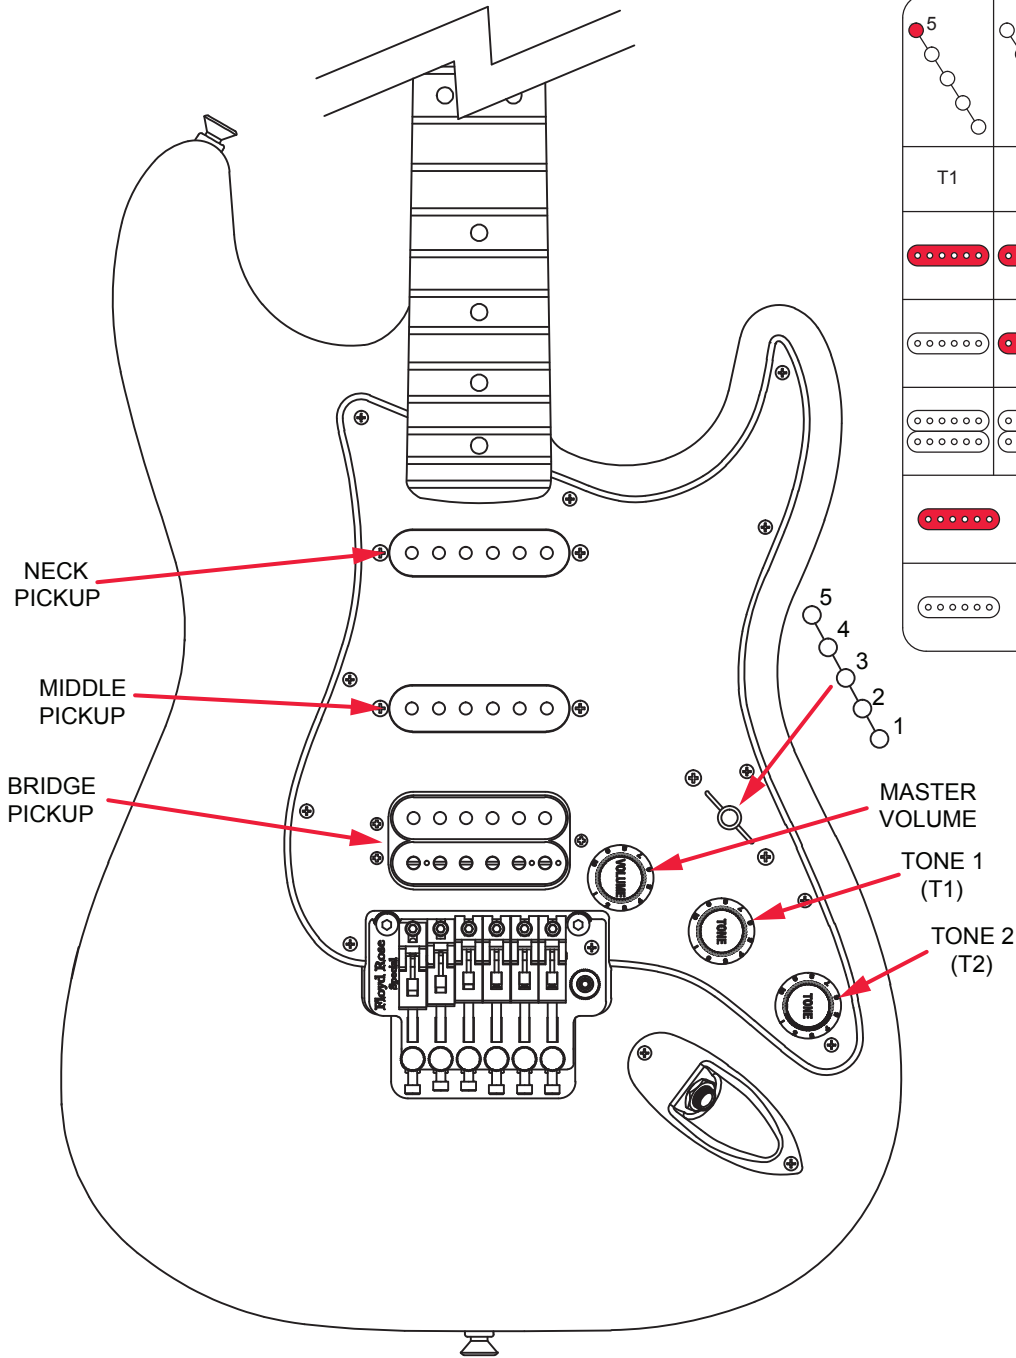

PLAYER STRATOCASTER® HSS FLOYD ROSE®

(114-9402-XXX/114-9403-XXX)

WIRING DIAGRAM

PLAYER STRATOCASTER® HSS FLOYD ROSE®

(114-9402-XXX/114-9403-XXX)

SWITCH AND CONTROL FUNCTION

5-WAY SWITCH POSITION					SWITCH POSITION
T1	T1	T1	T1&T2	T2	TONE CONTROL
					NECK PICKUP
					MIDDLE PICKUP
					BRIDGE PICKUP
	PICKUP IS ON				 INDICATES POSITION OF 5-WAY SWITCH
	PICKUP IS OFF				